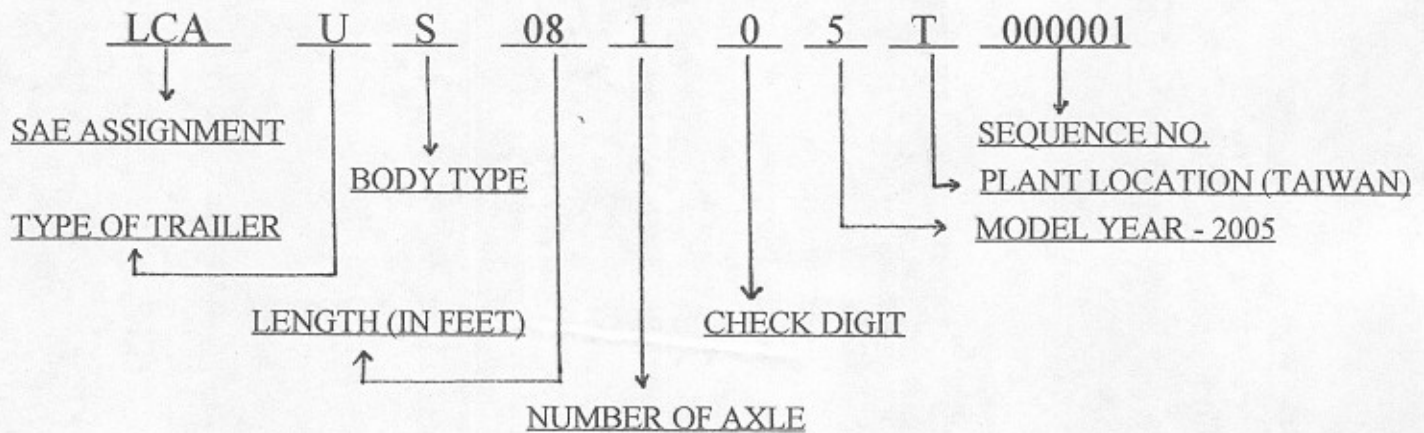

National Highway Traffic
Safety Administration

1pg.

Jan. 15, 2005

Attn: VIN Coordinator

d) VIN Scheme - Drawing and explanation as following: (LCI-958TR)

Very truly yours,

Long Chih Industrial Co., Ltd.

Frank Juan
Managing Director

- Encl. 1. SAE confirmation
2. Picture of Item No.: LCI-958TR
3. Warranty card
4. 49 CFR Section 567